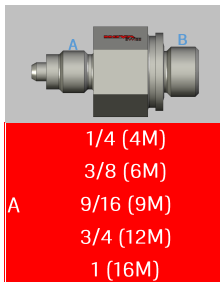

Male MPCT / Male BSPP (MAWP 10'000 psi)