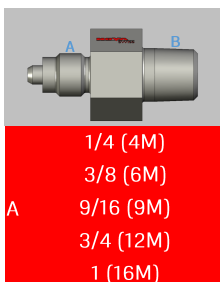

Female MPCT / Female NPT (MAWP 10'000 psi)

Available at request, minimum order quantity applies.

		B		
		1/4 (4N)	3/8 (6N)	1/2 (8N)
A	1/4 (4M)	AFF104M4N	AFF104M6N	AFF104M8N
	3/8 (6M)	AFF106M4N	AFF106M6N	AFF106M8N
	9/16 (9M)	AFF109M4N	AFF109M6N	AFF109M8N
	3/4 (12M)	AFF1012M4N	AFF1012M6N	AFF1012M8N
	1 (16M)	AFF1016M4N	AFF1016M6N	AFF1016M8N

Female MPCT / Female MPCT (MAWP 20'000 psi)

Available at request, minimum order quantity applies.

		B				
		1/4 (4M)	3/8 (6M)	9/16 (9M)	3/4 (12M)	1 (16M)
A	1/4 (4M)	AFF204M4M	AFF204M6M	AFF204M9M	AFF204M12M	AFF204M16M
	3/8 (6M)	AFF206M4M	AFF206M6M	AFF206M9M	AFF206M12M	AFF206M16M
	9/16 (9M)	AFF209M4M	AFF209M6M	AFF209M9M	AFF209M12M	AFF209M16M
	3/4 (12M)	AFF2012M4M	AFF2012M6M	AFF2012M9M	AFF2012M12M	AFF2012M16M
	1 (16M)	AFF2016M4M	AFF2016M6M	AFF2016M9M	AFF2016M12M	AFF2016M16M

Male MPCT / Male BSPP (MAWP 10'000 psi)

Available at request, minimum order quantity applies.

		B		
		1/4 (4B)	3/8 (6B)	1/2 (8B)
A	1/4 (4M)	AMM104M4B-4	AMM104M6B-4	AMM104M8B-4
	3/8 (6M)	AMM106M4B-4	AMM106M6B-4	AMM106M8B-4
	9/16 (9M)	AMM109M4B-4	AMM109M6B-4	AMM109M8B-4
	3/4 (12M)	AMM1012M4B-4	AMM1012M6B-4	AMM1012M8B-4
	1 (16M)	AMM1016M4B-4	AMM1016M6B-4	AMM1016M8B-4

Male MPCT / Male NPT (MAWP 10'000 psi)

Available at request, minimum order quantity applies.

		B		
		1/4 (4N)	3/8 (6N)	1/2 (8N)
A	1/4 (4M)	AMM104M4N-4	AMM104M6N-4	AMM104M8N-4
	3/8 (6M)	AMM106M4N-4	AMM106M6N-4	AMM106M8N-4
	9/16 (9M)	AMM109M4N-4	AMM109M6N-4	AMM109M8N-4
	3/4 (12M)	AMM1012M4N-4	AMM1012M6N-4	AMM1012M8N-4
	1 (16M)	AMM1016M4N-4	AMM1016M6N-4	AMM1016M8N-4